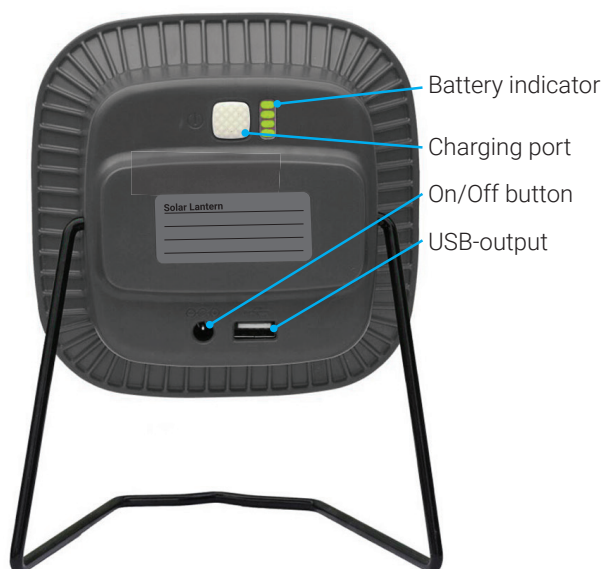

Mimi Moto Compact Lantern

To have light in Off Grid areas Mimi Moto offers the Compact Lantern. The Lantern has 3 adjustable light settings for every task. With the metal stand the light can be aimed at different positions and also hung upon wall or ceiling.

The fan of the Mimi Moto stove can directly be powered via the lanterns 5V USB output. Phones and other USB powered devices can be charged as well.

For charging the Lantern, Mimi Moto's 6W solar panel or the USB adapter can be used.

Specifications:

Battery:

3.7V - 2200mAh Li-ion Battery

Connector:

USB-out (0.5A)
DC-charging port

Indicators:

Battery indicator
Charging indicator

Light modes:

Setting	Time	Brightness
Low	40 Hrs	20 Lumens
Medium	15 Hrs	70 Lumens
High	5 Hrs	130 Lumens

Fan run time Mimi Moto:

Low: 28 Hours
High: 9 Hours

Materials:

ABS Plastic

Dimensions:

135x102x168mm

Weight: